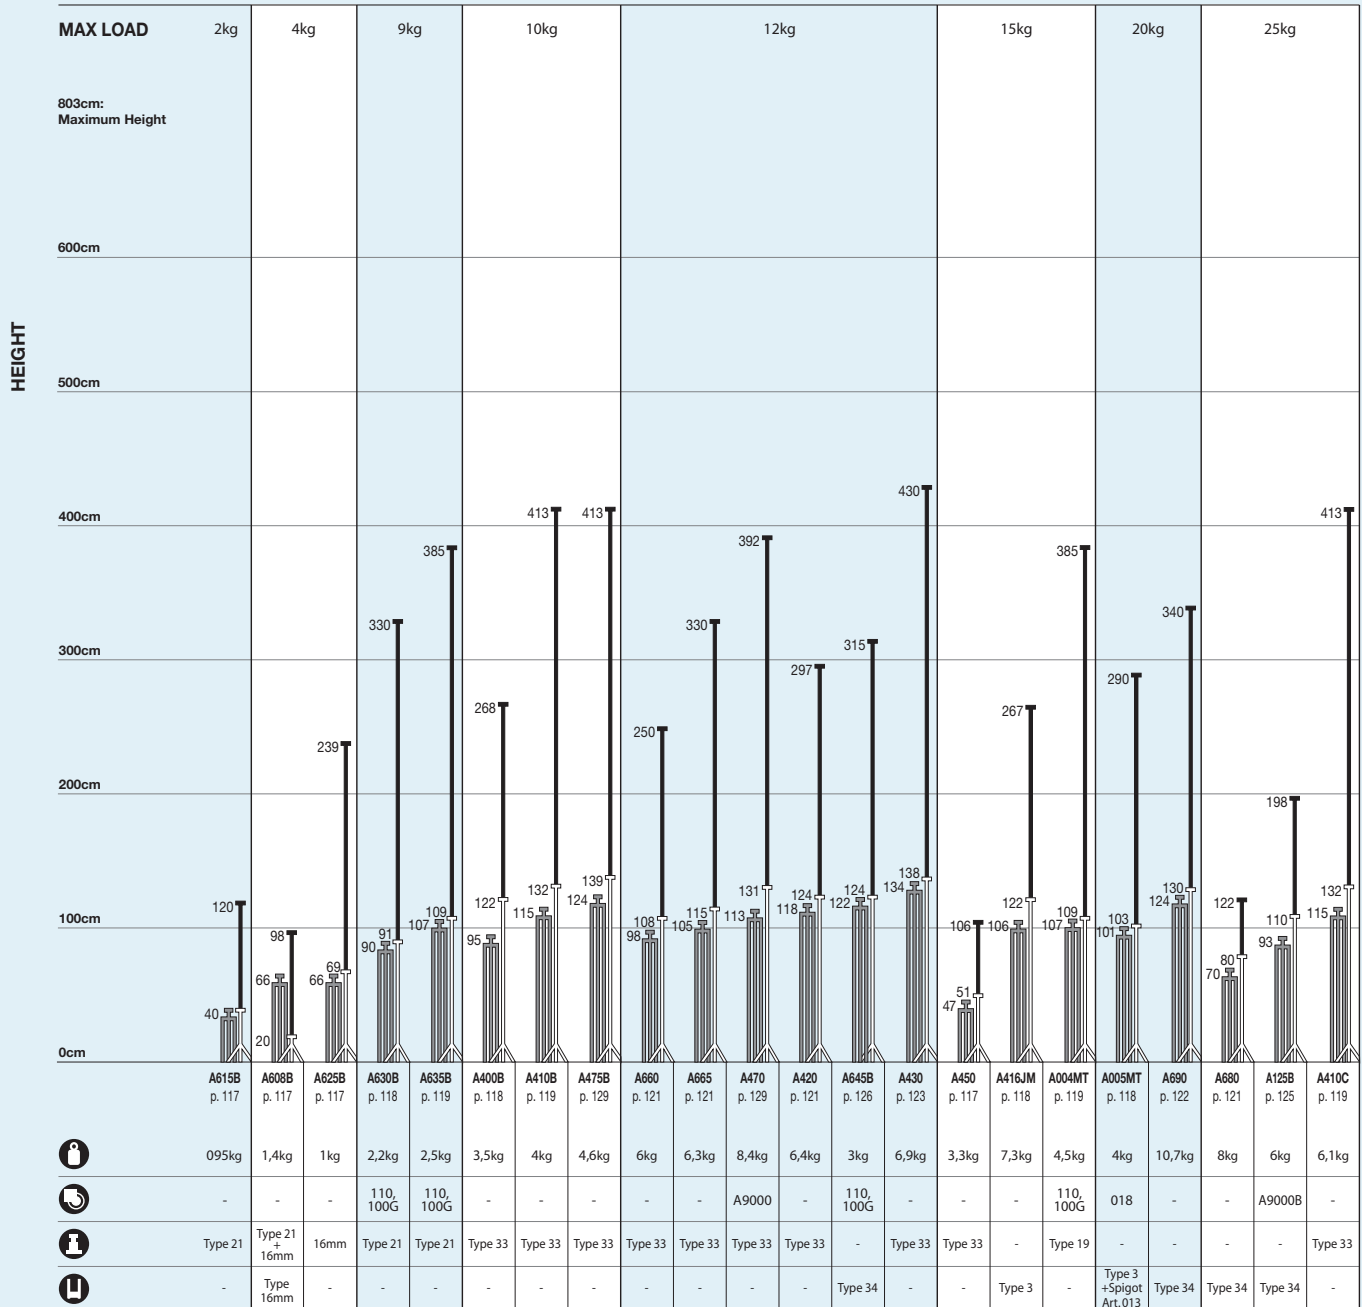

The Avenger stand range includes several product families, featuring different designs and materials depending both on the applications they are intended for and on the light type they have to support. These supports have been designed for to be both safe and reliable. For that reason, all materials are top quality and are tested in order to withstand extreme uses in rough weather conditions. Assembly is made either with bolts – instead of rivets – for allowing quick and easy maintenance, or by welding or broaching, in order to ensure maximum operating reliability. These technical solutions make these stands unique and prevent the column sections from coming out, the knobs from getting lost and allow for quick leveling of the legs. The existing versions allow for extensions between 40cm and 610cm, with payloads between 2kg and 100kg.

To make reference to this section as easy and as useful as possible we have grouped the stands by load capacity: by knowing the weight of the light for which you need a stand you will be able to choose the one that match you needs from the different versions.

- Closed Length
- Minimum Height
- Maximum Height
- Weight
- Suggested Wheels
- Spigot Size
- Socket Size

30kg				35kg	40kg				45kg	70kg				80kg	90kg	100kg							
																							
p. 125	p. 125	p. 126	p. 126	p. 127	p. 129	p. 132	p. 133	p. 125	p. 122	p. 127	p. 126	p. 123	p. 127	p. 131	p. 139	p. 140	p. 140	p. 140	p. 138	p. 132	p. 138	p. 139	p. 137
3,7kg	5,9kg	7,5kg	6,2kg	6,9kg	15kg	24kg	17,8kg	7,8kg	13,6kg	8,3kg	11kg	15,4kg	12,2kg	19kg	41kg	60kg	62kg	71kg	52kg	39kg	42kg	64kg	30kg
A9000	A9000	110, 100G	A9000B	A9000B	A9000	-	-	A9000	-	109, 110, 100G	A9000	-	A9000	-	-	-	-	-	-	-	-	-	-
-	-	-	-	-	-	-	-	-	-	-	-	-	-	-	-	-	-	-	-	-	-	-	-
Type 34	Type 34	Type 34	Type 34	Type 34	Type 34	Type 14	Type 14	Type 34	Type 14	Type 14	Type 34	Type 34	Type 34	Type 14	28mm	28mm	28mm	28mm	28mm	28mm	28mm	28mm	28mm